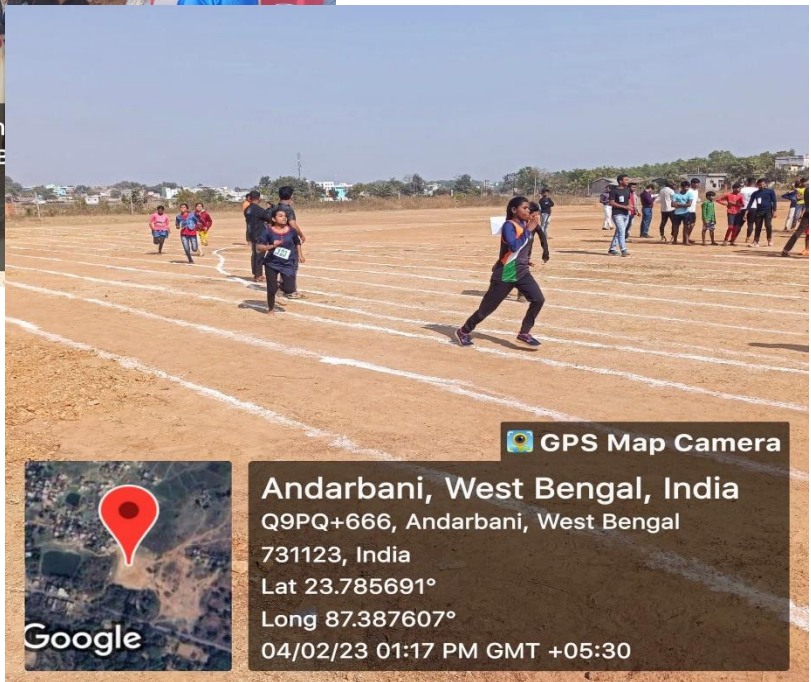

GYMNASIUM

SPORTS

ANNUAL SPORTS (4TH FEBRUARY, 2023)

Andarbani, West Bengal, India
Q9PQ+225, Andarbani, West Bengal
Lat 23.785597°
Long 87.38733°
04/02/23 12:10 PM

GPS Map Camera

Andarbani, West Bengal, India
Q9PQ+666, Andarbani, West Bengal
731123, India
Lat 23.785691°
Long 87.387607°
04/02/23 01:17 PM GMT +05:30