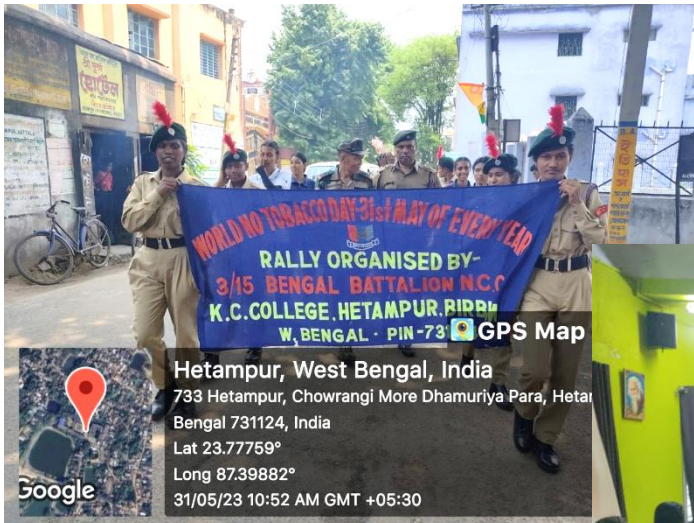

CULTURAL ACTIVITIES BY NCC

CELEBRATING WORLD WATER DAY (22ND MARCH, 2023)

CELEBRATING WORLD HEALTH DAY (7TH APRIL, 2023)

CELEBRATING WORLD EARTH DAY (22ND APRIL, 2023)

CELEBRATING WORLD, NO TOBACCO DAY (31ST MAY, 2023)