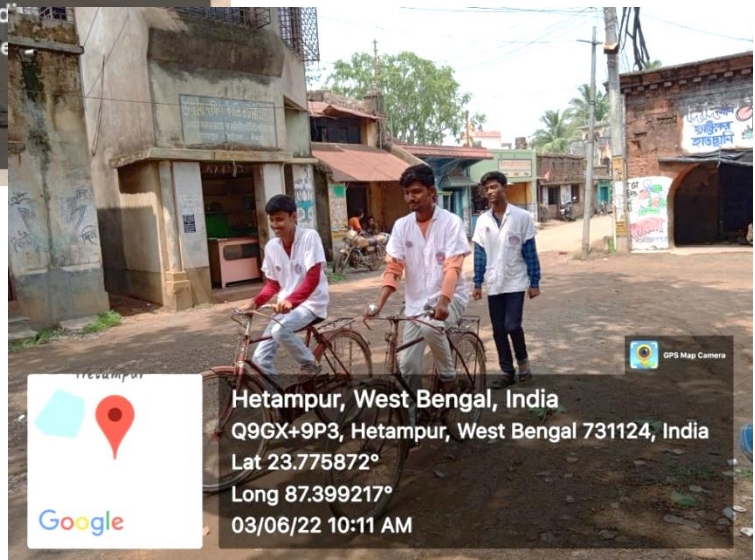

CULTURAL ACTIVITIES BY NSS

NATIONAL BICYCLE DAY (3RD JUNE, 2022)