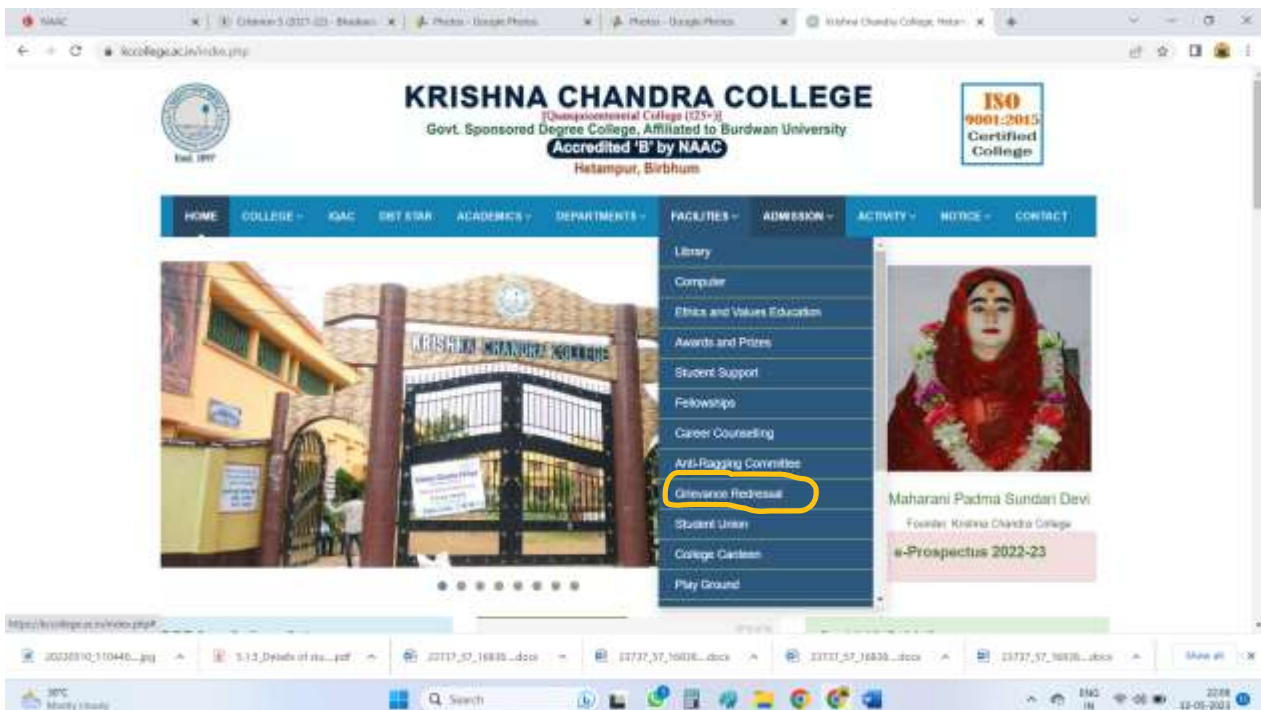

Grievance Redressal Cell