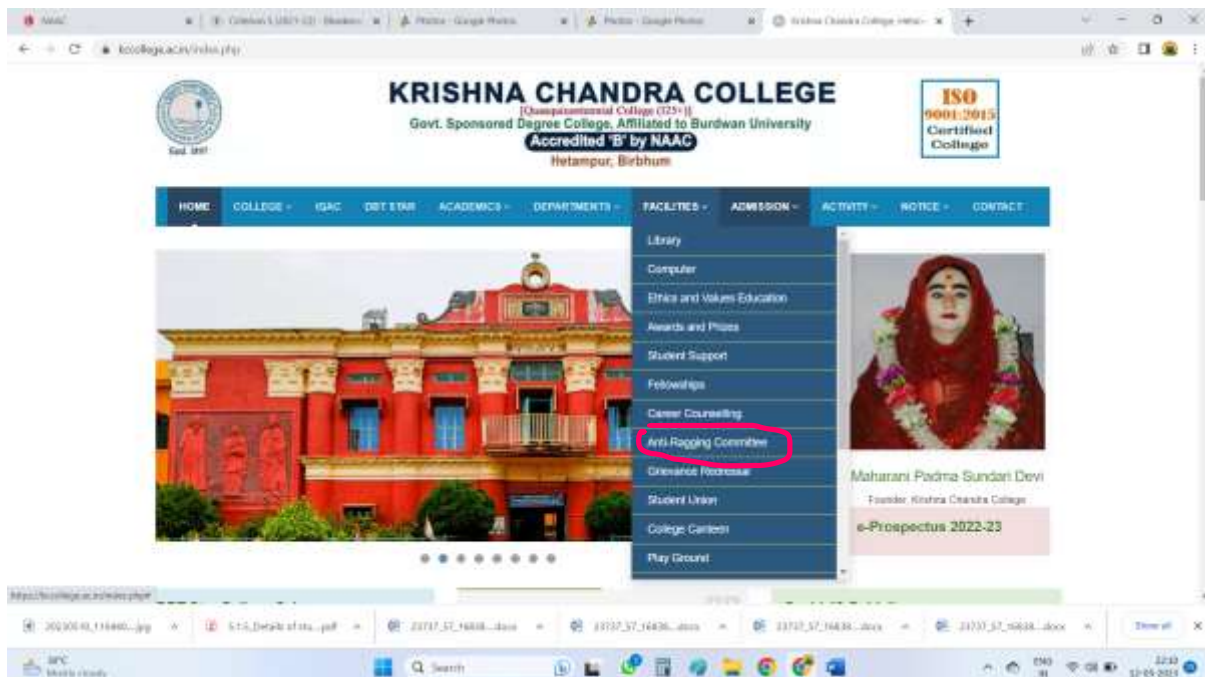

Anti-Ragging Cell