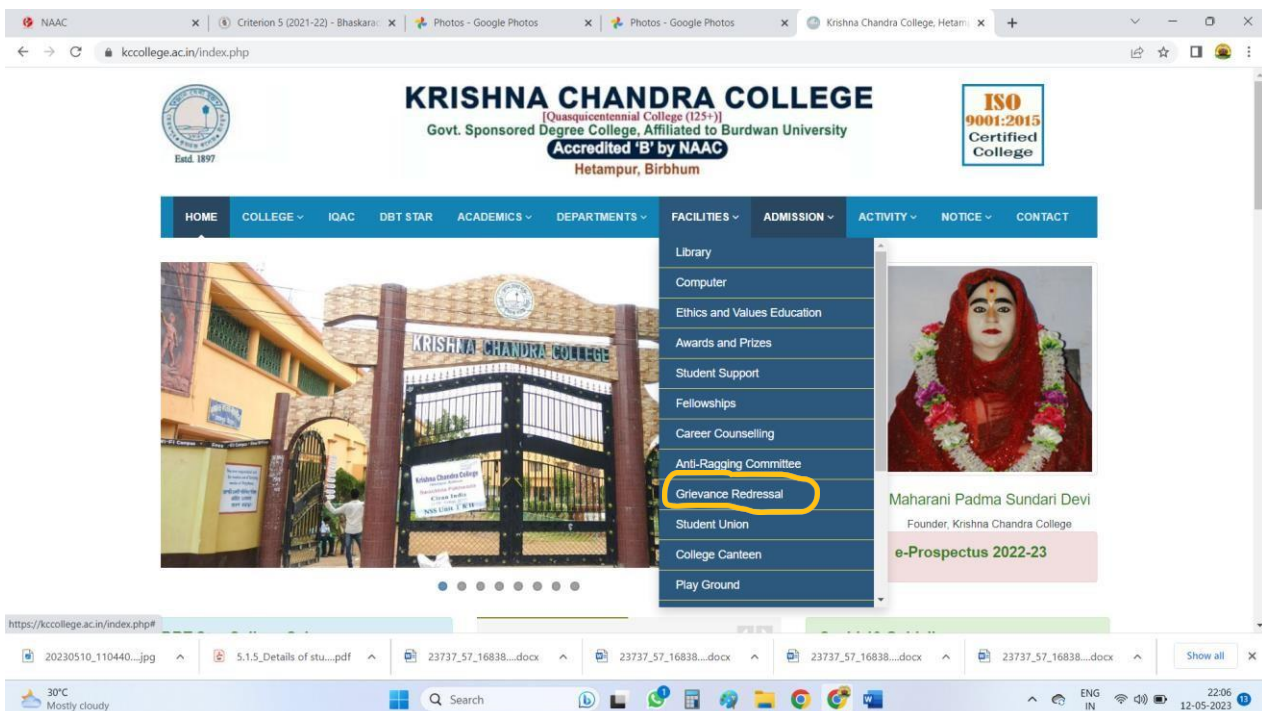

Quasiquicentennial College (125+)

KRISHNA CHANDRA COLLEGE

Estd. 1897
(Govt. Sponsored)

ACCREDITED BY NAAC WITH 'GRADE B'
HETAMPUR, BIRBHUM.
PIN-731124

Mobile : 9434015200 / 6294670390
Email :
principalkccollege@yahoo.com
Website :
www.kccollege.ac.in

Ref. No.....

Date.....

Awareness of redressal of student grievances, Anti-ragging and Sexual harassment programme in our college website

Grievance Redressal Cell

Quasiquicentennial College (125+)

KRISHNA CHANDRA COLLEGE