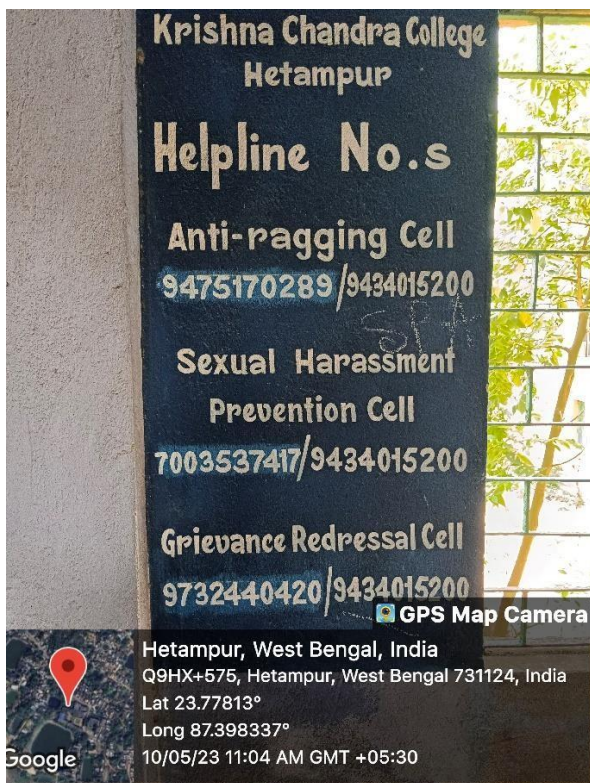

Quasiquicentennial College (125+)

KRISHNA CHANDRA COLLEGE

Estd. 1897
(Govt. Sponsored)

ACCREDITED BY NAAC WITH 'GRADE B'
HETAMPUR, BIRBHUM.
PIN-731124

Mobile : 9434015200 / 6294670390
Email :
principalkccollege@yahoo.com
Website :
www.kccollege.ac.in

Ref. No.....

Date..... 03.11.2023

AQAR 2022-2023

5.1.5 - The Institution has a transparent mechanism for timely redressal of student grievances including sexual harassment and ragging cases

Awareness of redressal of student grievances, Anti-ragging and Sexual harassment programme in our college campus