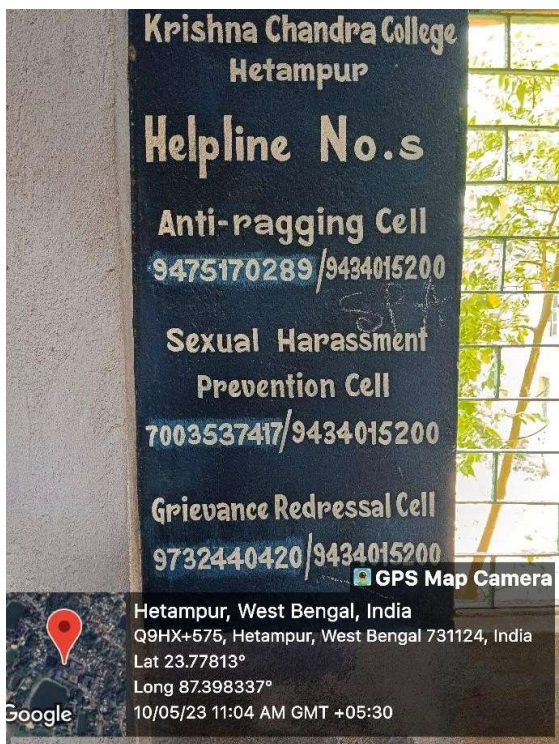

KRISHNA CHANDRA COLLEGE

Estd. 1897
(Govt. Sponsored)

ACCREDITED BY NAAC WITH 'GRADE B'

HETAMPUR, BIRBHUM.

PIN-731124

Mobile : 9434015200 / 6294670390
Email :
principalkccollege@yahoo.com
Website :
www.kccollege.ac.in

Ref. No.....

Date..... 21.01.2025

AOAR 2023-2024

5.1.5 - The Institution has a transparent mechanism for timely redressal of student grievances including sexual harassment and ragging cases

Awareness of redressal of student grievances, Anti-ragging and Sexual harassment programme in our college campus

<https://kccollege.ac.in/grievance.php>

Anti-Ragging Cell

The screenshot shows the 'Anti-Ragging Cell' page. It features the college's header and a navigation menu. A large image of the college building is displayed. A dropdown menu is open, highlighting the 'Anti-Ragging Committee' option. To the right, there is a portrait of Maharani Padma Sundari Devi, the founder of the college, and a link to the 'e-Prospectus 2022-23'.