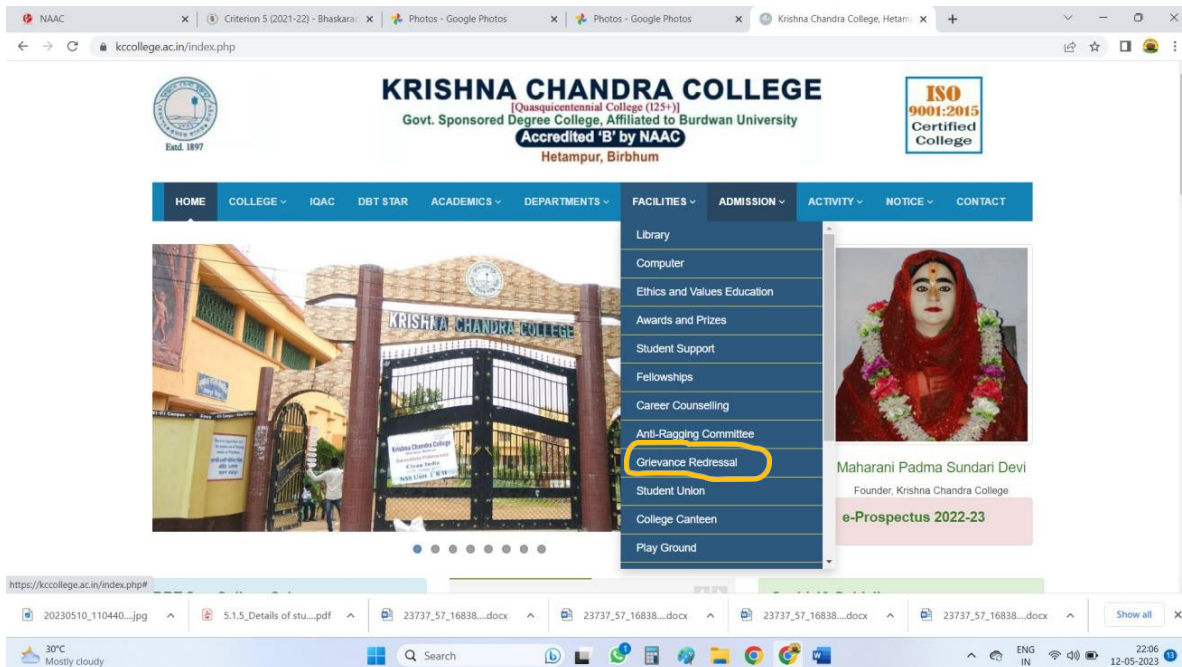

KRISHNA CHANDRA COLLEGE

Estd. 1897
(Govt. Sponsored)

ACCREDITED BY NAAC WITH 'GRADE B'
HETAMPUR, BIRBHUM.
PIN-731124

Mobile : 9434015200 / 6294670390
Email : principalkccollege@yahoo.com
Website : www.kccollege.ac.in

Ref. No.....

Date.....

Awareness of redressal of student grievances, Anti-ragging and Sexual harassment programme in our college website

Grievance Redressal Cell

Quasiquicentennial College (125+)

KRISHNA CHANDRA COLLEGE