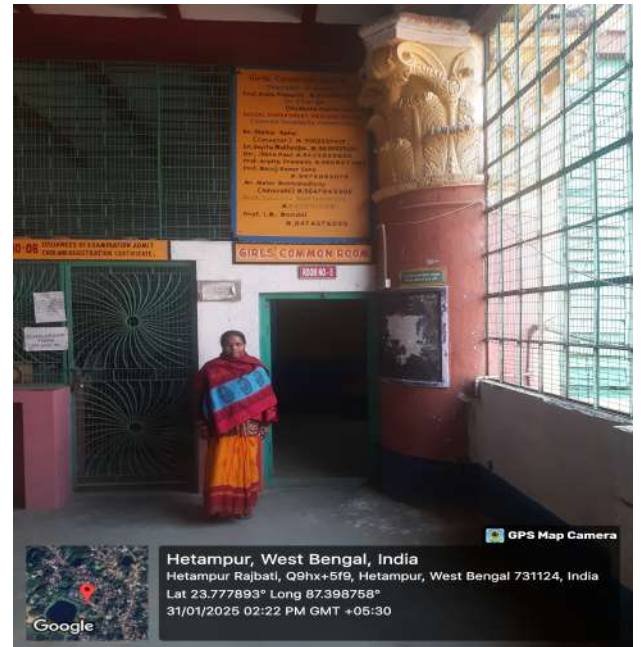

Lady Attendant

2023-24

Women's Empowerment Cell organized a One Day regional level workshop on Women's Self Defence

Flyer of the Programme

KRISHNA CHANDRA COLLEGE
Hetampur, Birbhum, West Bengal
Women's Empowerment Cell
Under the aegis of IQAC, Krishna Chandra College

75
স্বাধীনতার
শত মাহোৎসব

Welcomes You to
One Day Regional Level Workshop
On
Women's Self Defence

Resource Person → **Sh. Surajit Roy** (Black Belt , 2nd Dan)
Secretary,
Birbhum Amateur Taekwondo Association

Date & Time → **Thursday, 22nd June, 2023**
at 11am

Venue → **Ramranjan Seminar Hall**
Krishna Chandra College

Patron
Sh. Naresh Chandra Bauri
President, Governing Body

Vice-Patron
Dr. Goutam Chatterjee
Principal,
Krishna Chandra College

Organising Advisor
Dr. Shyamal Kr. Jash
Coordinator, IQAC

Convenor:
Mrs. Irin Mustafa Mandal
Associate Professor,
Dept. of History

Organising Committee:

- Dr. Dipa De (Chattopadhyay)
  Associate Professor,
  Dept. of History
- Dr. Kumkum Bandyopadhyay
  Assistant Professor,
  Dept. of History
- Dr. Sumit Howladar,
  Assistant Professor,
  Dept. of Political Science
- Dr. Salma Khatun,
  Assistant Professor,
  Dept. of Zoology
- Mr. Akshay Acharya
  SACT, Dept. of Zoology