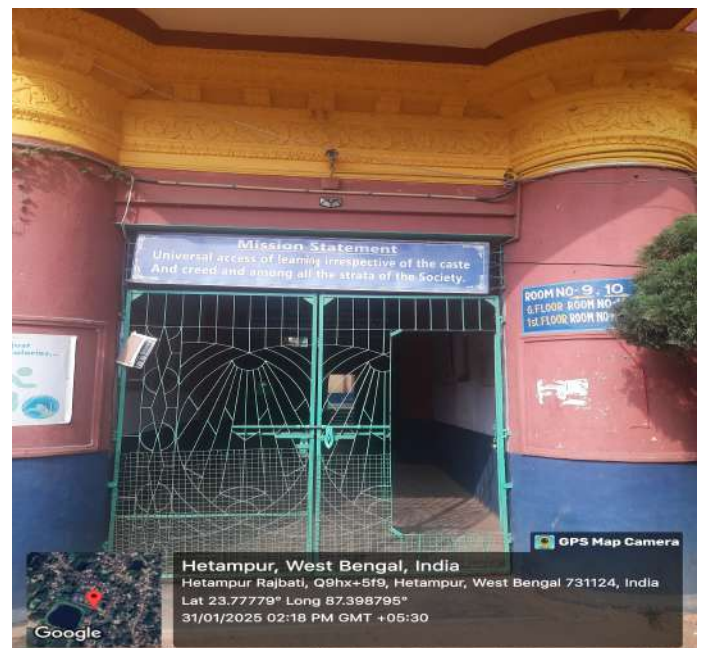

Website :

www.kccollege.ac.in

Ref. No.....

Date 31.01.2025.....

7.1.1 - Measures initiated by the Institution for the promotion of gender equity during the year

Our institution places a strong emphasis on fostering a supportive and inclusive environment for women, and we have taken concrete steps to provide facilities that cater to their unique needs. Safety and security are paramount, and we have spared no effort in creating a secure campus. We understand the importance of feeling safe, and that is why we have implemented comprehensive security measures, such as 24/7 surveillance and the presence of dedicated security personnel. We want every woman on our campus to have peace of mind, knowing that their well-being is our top priority.

Dr. Goutam Chatterjee

Principal

Krishna Chandra College

Hetampur, Birbhum

Principal

KRISHNA CHANDRA COLLEGE
Hetampur, Birbhum

The college provides a safe and secure environment and CCTV cameras were installed

Separate girls' common room for the female students of the institute. Sanitary pad vending machines are available in the Girl's Common Room.

Sanitary pad vending machines

Lady Attendant

2023-24

Women's Empowerment Cell organized a One Day regional level workshop on Women's Self Defence