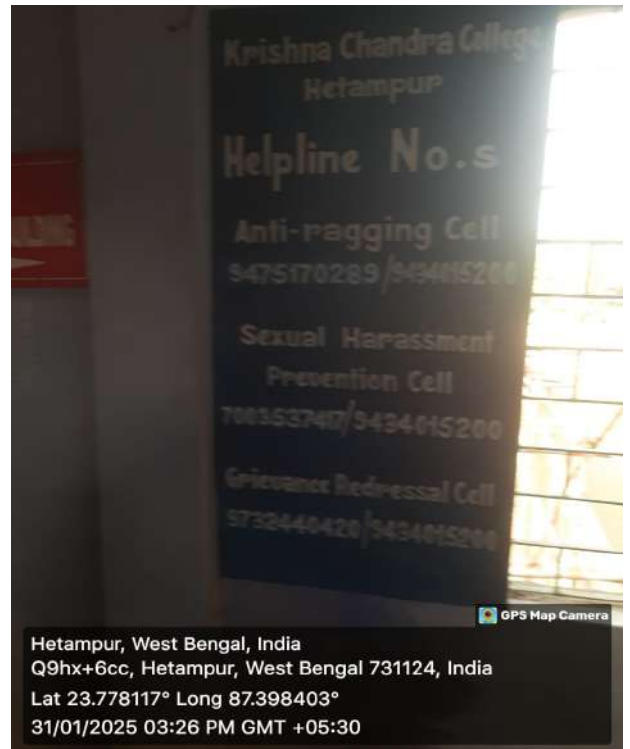

Website :

www.kccollege.ac.in

Ref. No.....

Date 31.01.2025.....

7.1.1 - Measures initiated by the Institution for the promotion of gender equity during the year

Our institution places a strong emphasis on fostering a supportive and inclusive environment for women, and we have taken concrete steps to provide facilities that cater to their unique needs. Safety and security are paramount, and we have spared no effort in creating a secure campus. We understand the importance of feeling safe, and that is why we have implemented comprehensive security measures, such as 24/7 surveillance and the presence of dedicated security personnel. We want every woman on our campus to have peace of mind, knowing that their well-being is our top priority.

Dr. Goutam Chatterjee

Principal

Krishna Chandra College

Hetampur, Birbhum

Principal

KRISHNA CHANDRA COLLEGE
Hetampur, Birbhum

The college provides a safe and secure environment and CCTV cameras were installed

Separate girls' common room for the female students of the institute. Sanitary pad vending machines are available in the Girl's Common Room.

Sanitary pad vending machines

Lady Attendant

2023-24

Women's Empowerment Cell organized a One Day regional level workshop on Women's Self Defence