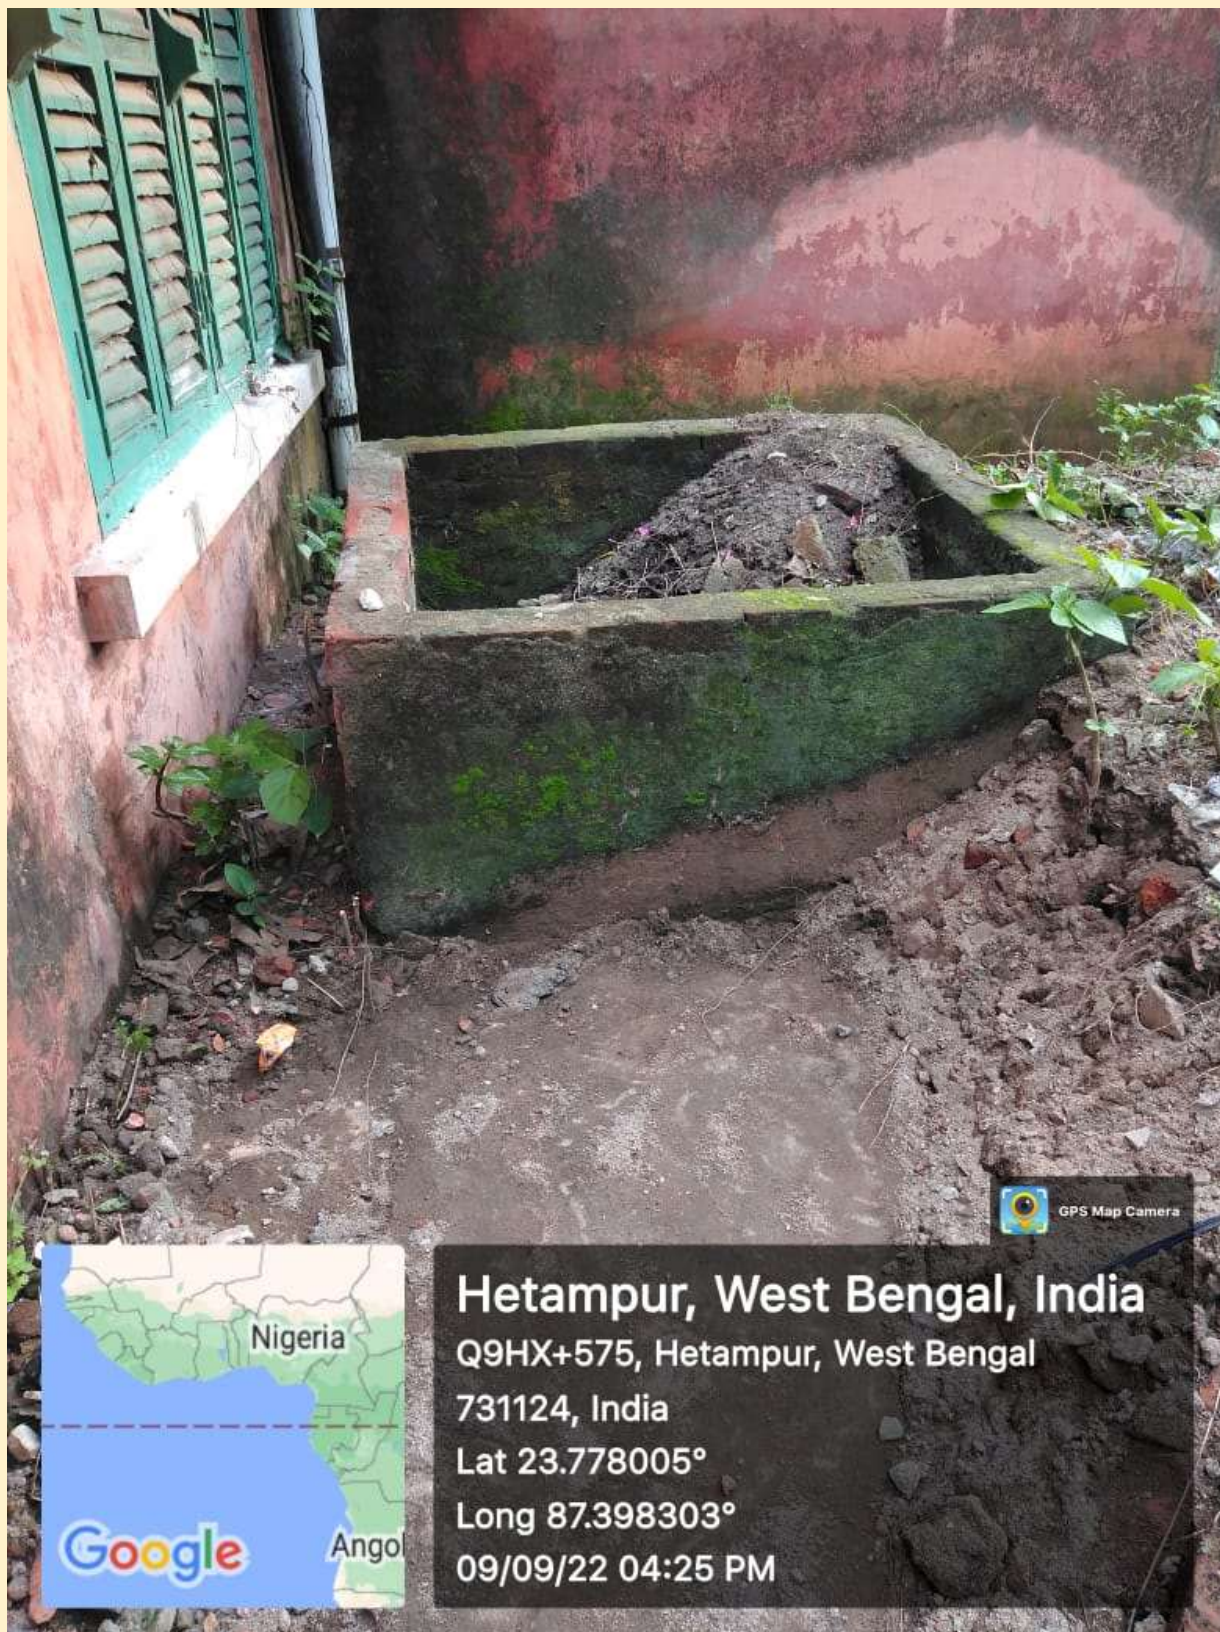

Solid Waste Management

Hetampur, West Bengal, India

Q9HX+575, Hetampur, West Bengal

731124, India

Lat 23.778005°

Long 87.398303°

09/09/22 04:25 PM

 **GPS Map**
Camera Lite