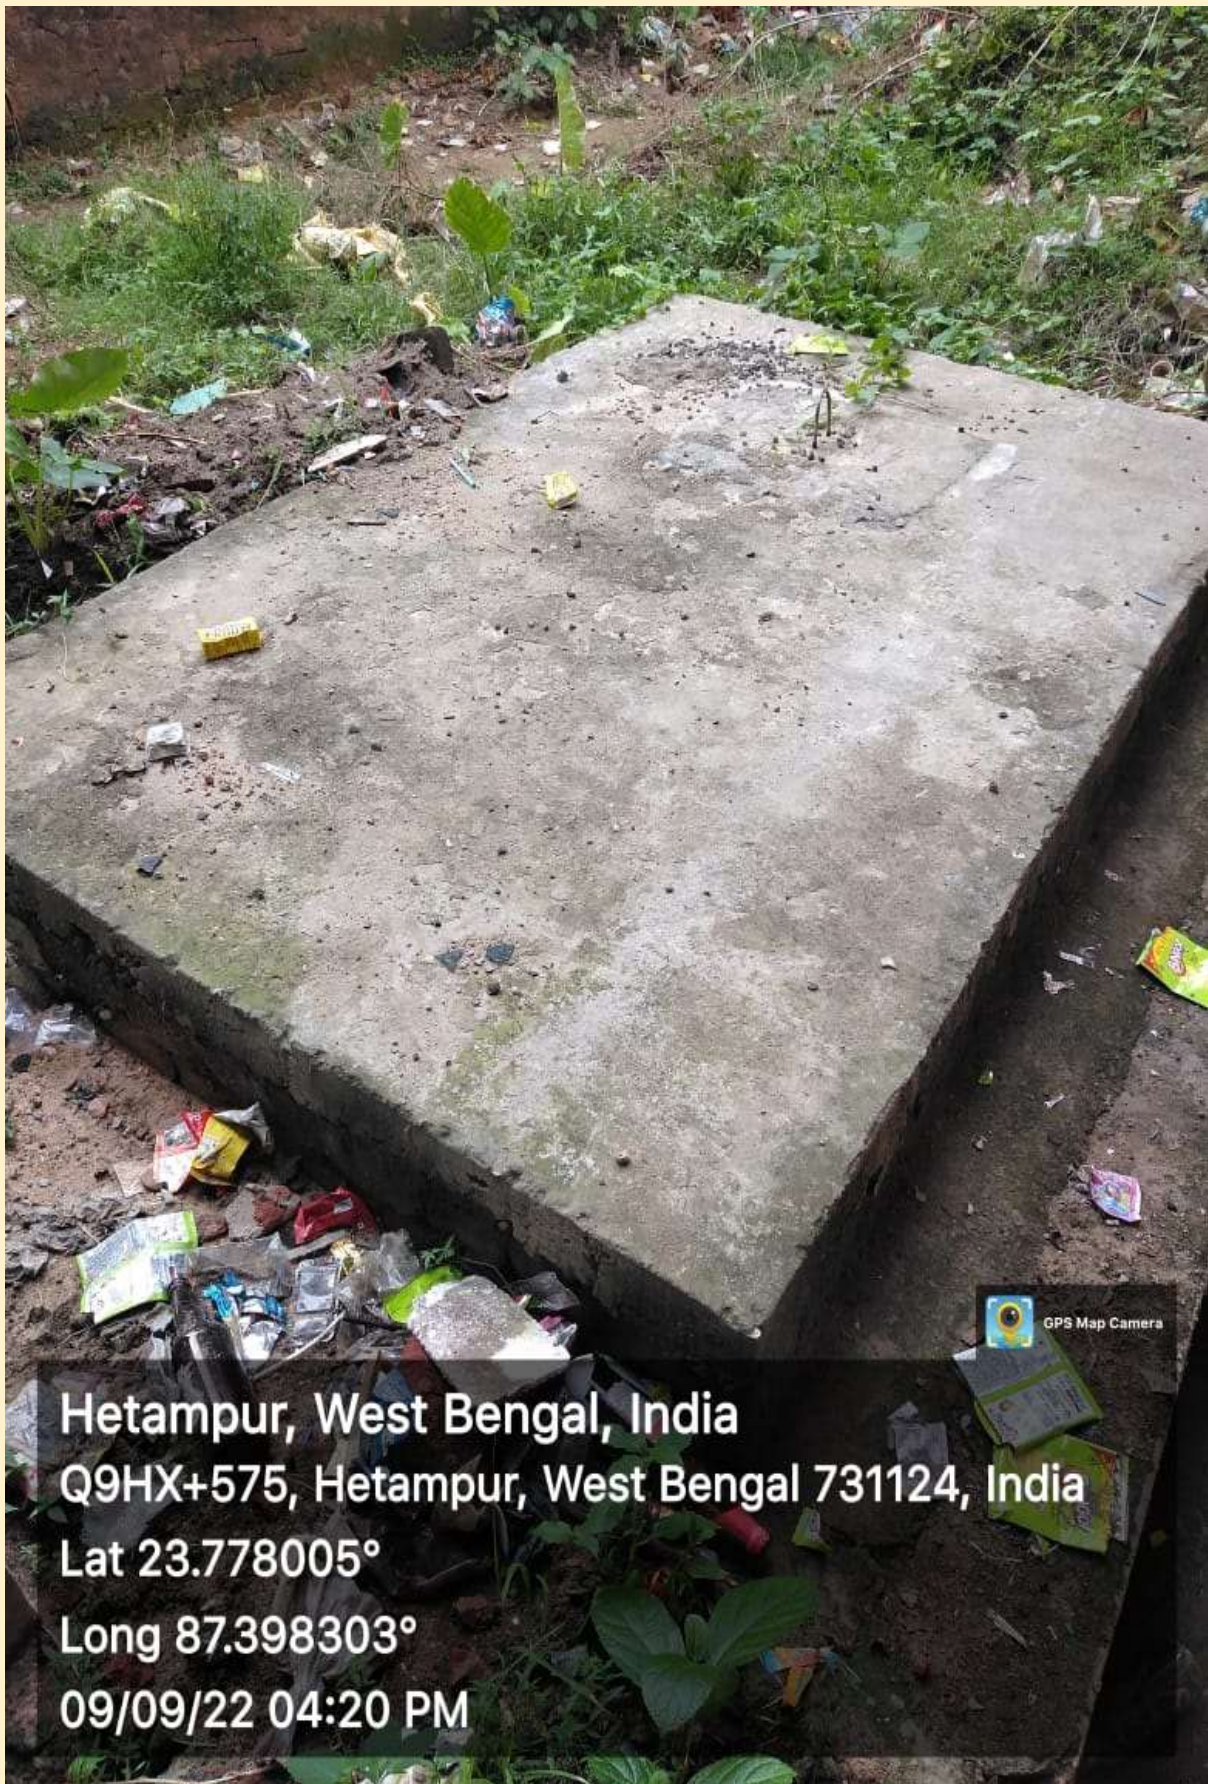

Hetampur, West Bengal, India
Q9HX+575, Hetampur, West Bengal 731124, India
Lat 23.778005°
Long 87.398303°
09/09/22 04:20 PM