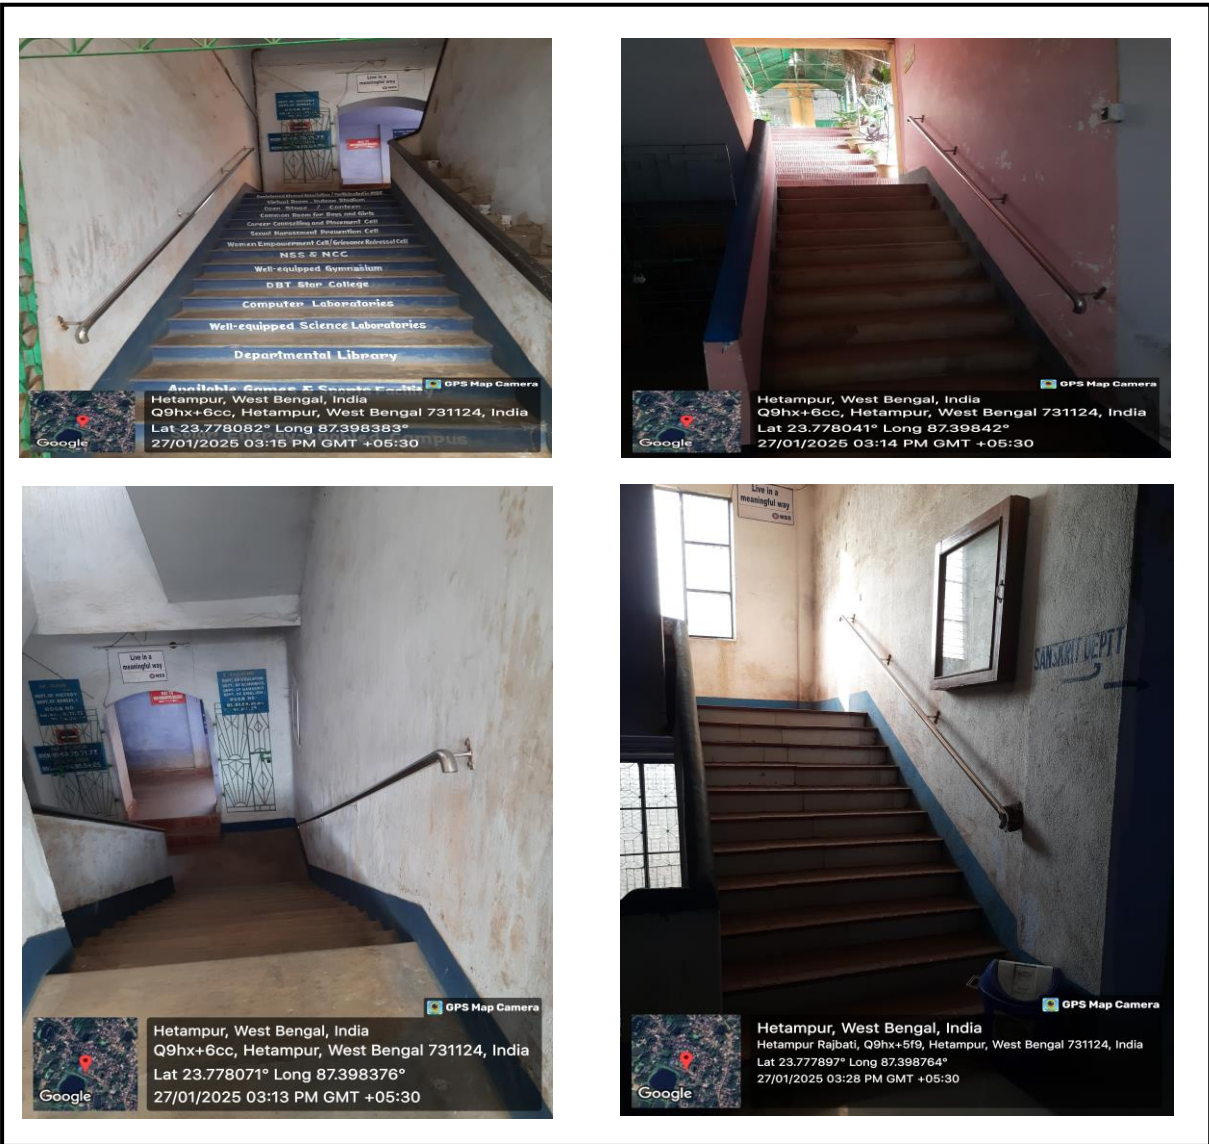

Weblink: <https://kccollege.ac.in/pageview.php?id=58>

Goutam
Principal
Krishna Chandra College
Hetampur, Birbhum