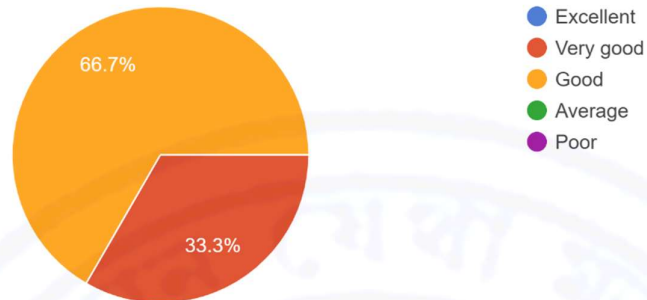

Analysis of 3 Responses Collected from Employers

Contribution towards goal of the organization

3 responses