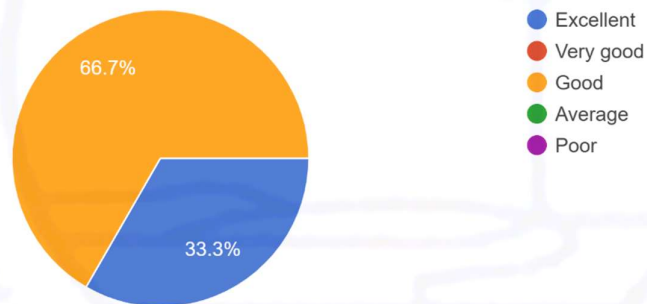

Planning skills

3 responses